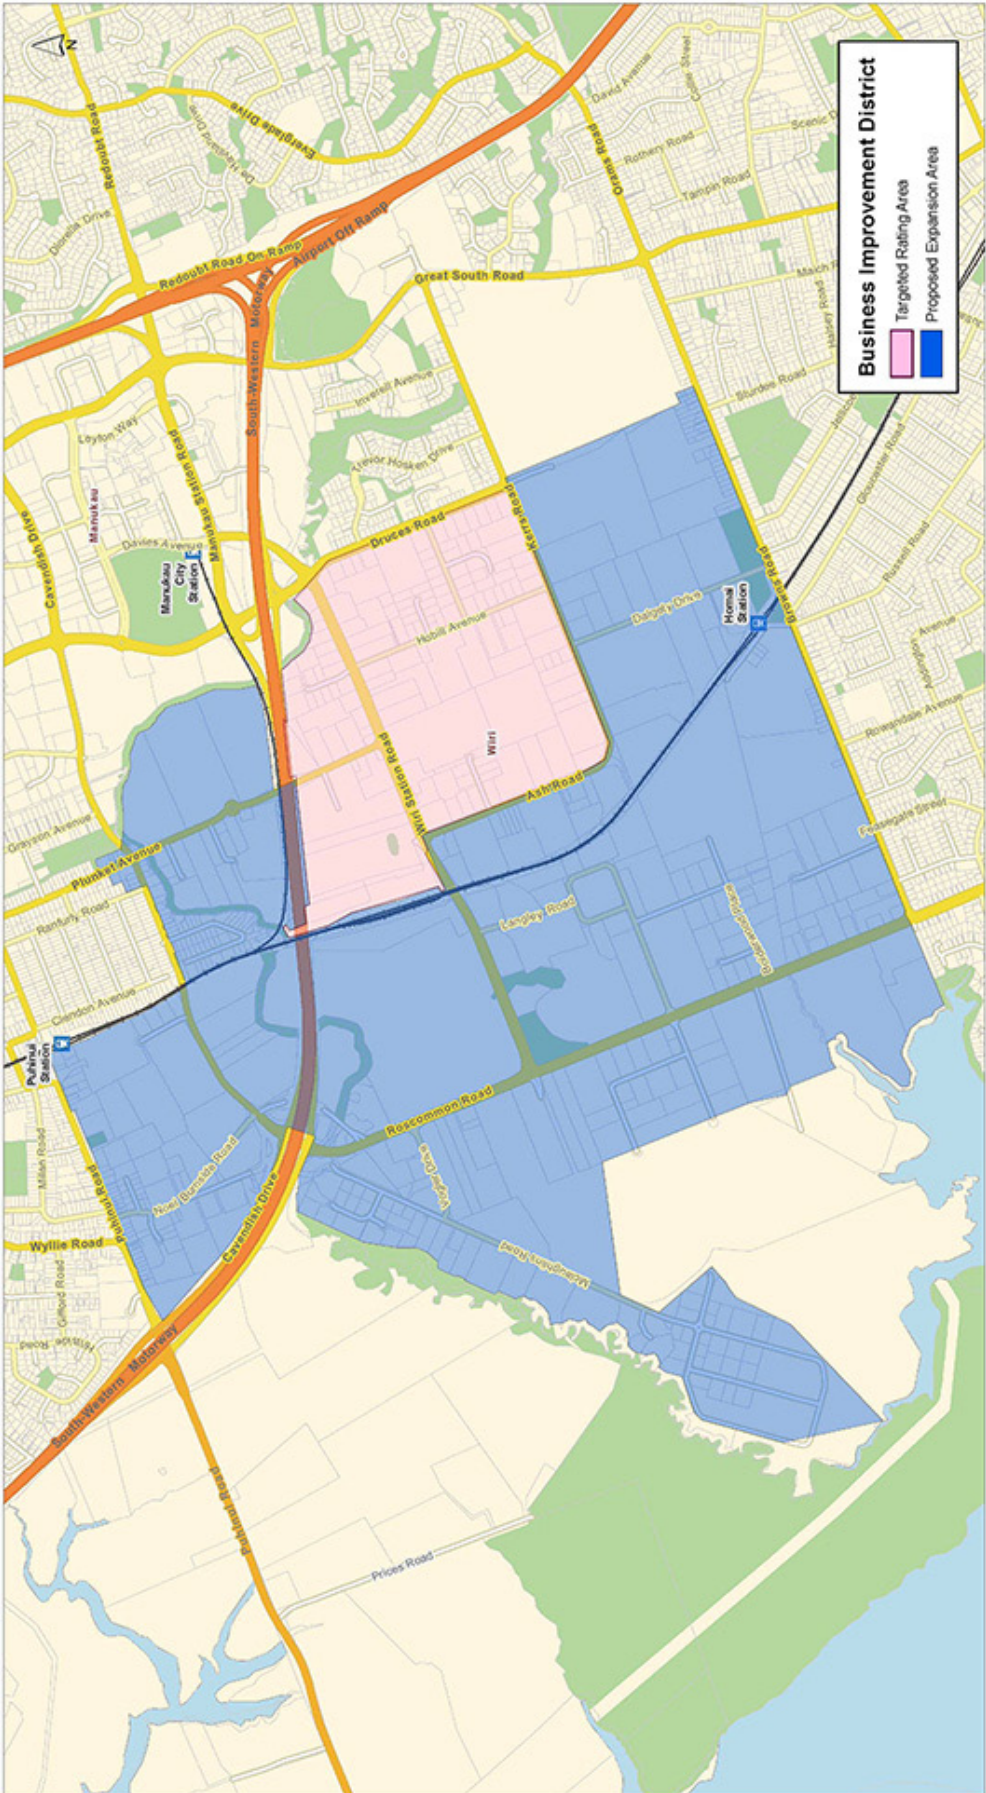

ELIGIBLE BUSINESSES

SECTION THREE EXPANSION MAP

Wiri BID Ballot - Expansion Map 2017

0 180 360 540 Meters
Scale @ A3 = 1:17,000
Date Printed: 16/11/2016

Business Improvement District - Wiri Proposed Expansion